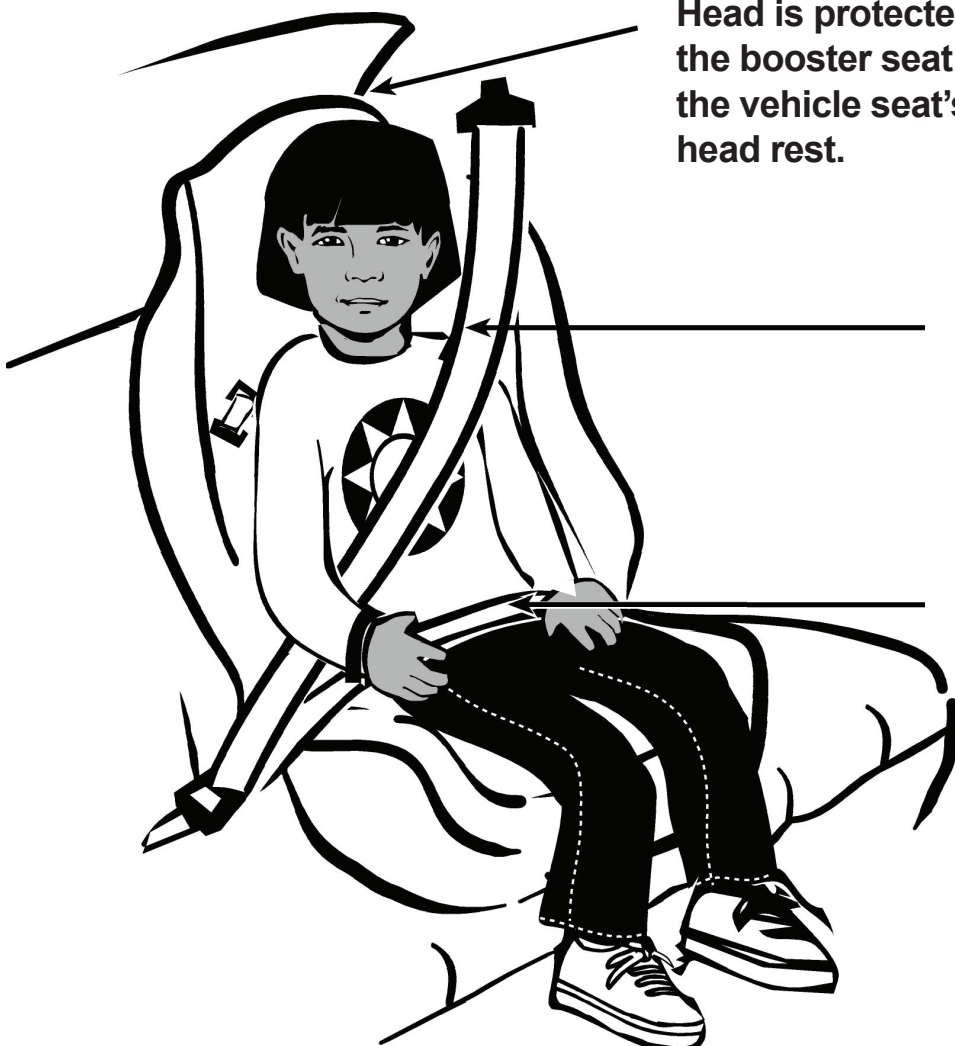

Booster Seats

Read your vehicle and booster seat instructions.

From at least 40 pounds (18 kilograms) until 80 pounds (36 kilograms) or 9 years of age or 4'9" (145 cm) tall.

Once children are too big for a forward-facing safety seat, they need a booster seat. A booster seat helps the seat belt safely fit a child's body.

Head is protected by the booster seat or the vehicle seat's head rest.

Shoulder strap fits between the neck and shoulder.

Lap belt fits low over the hips.

For more information contact Health Link Alberta: