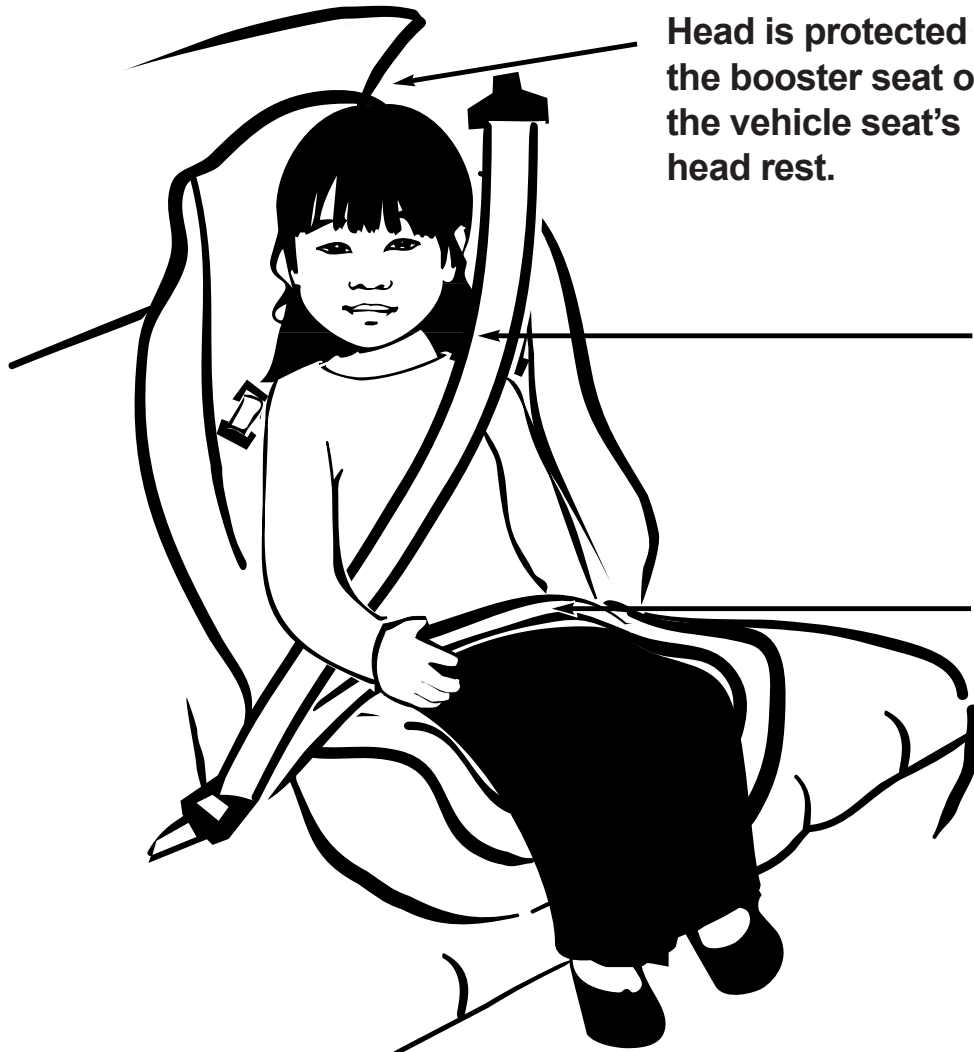

# Booster Seats

**Read your vehicle and booster seat instructions.**

**From at least 40 pounds (18 kilograms) until 80 pounds (36 kilograms) or nine years of age or 4'9" (145 cm) tall.**

Once children are too big for a forward-facing safety seat, they need a booster seat. A booster seat helps the seat belt safely fit a child's body.

**Head is protected by the booster seat or the vehicle seat's head rest.**

**Shoulder strap fits between the neck and shoulder.**

**Lap belt fits low over the hips.**

**For more information contact Health Link Alberta:**