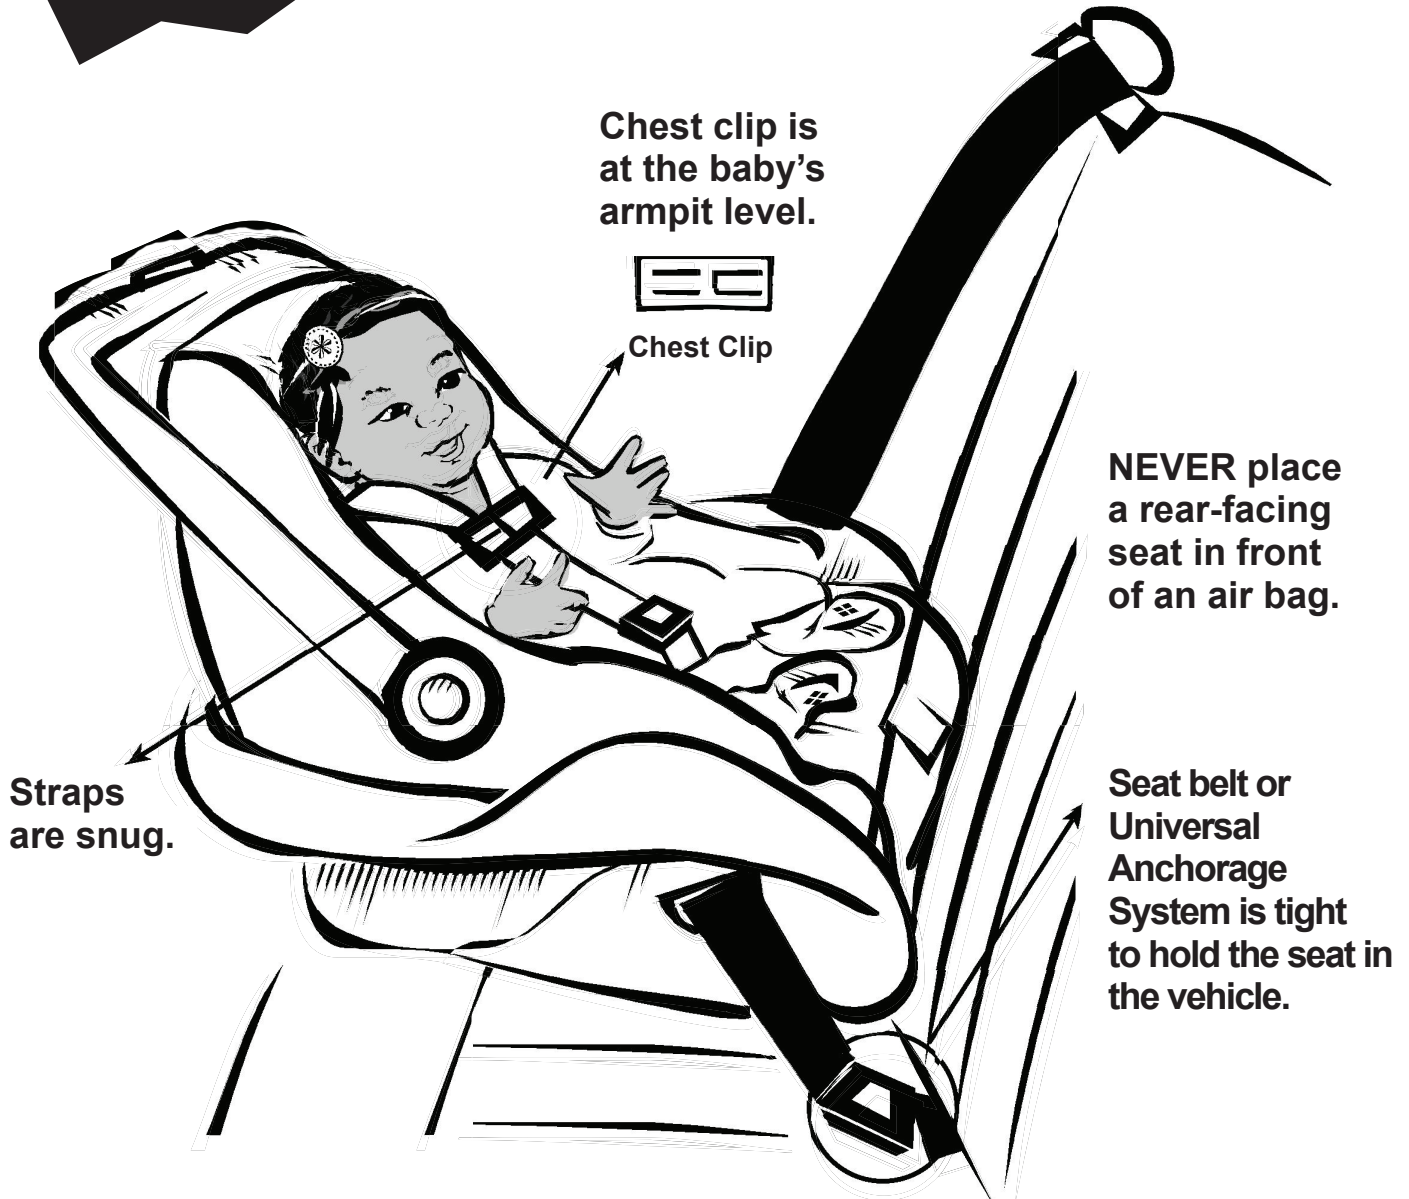

# Rear-Facing Safety Seats

**Read your vehicle and safety seat instructions.**

**Birth to 1 year and 22 pounds (10 kilograms) and walking**  
Babies must be in a rear-facing seat when in the vehicle. **It is the law in Alberta.** It is safest for babies to stay rear-facing until they are at least one year of age and weigh at least 22 pounds (10 kilograms) and are walking.